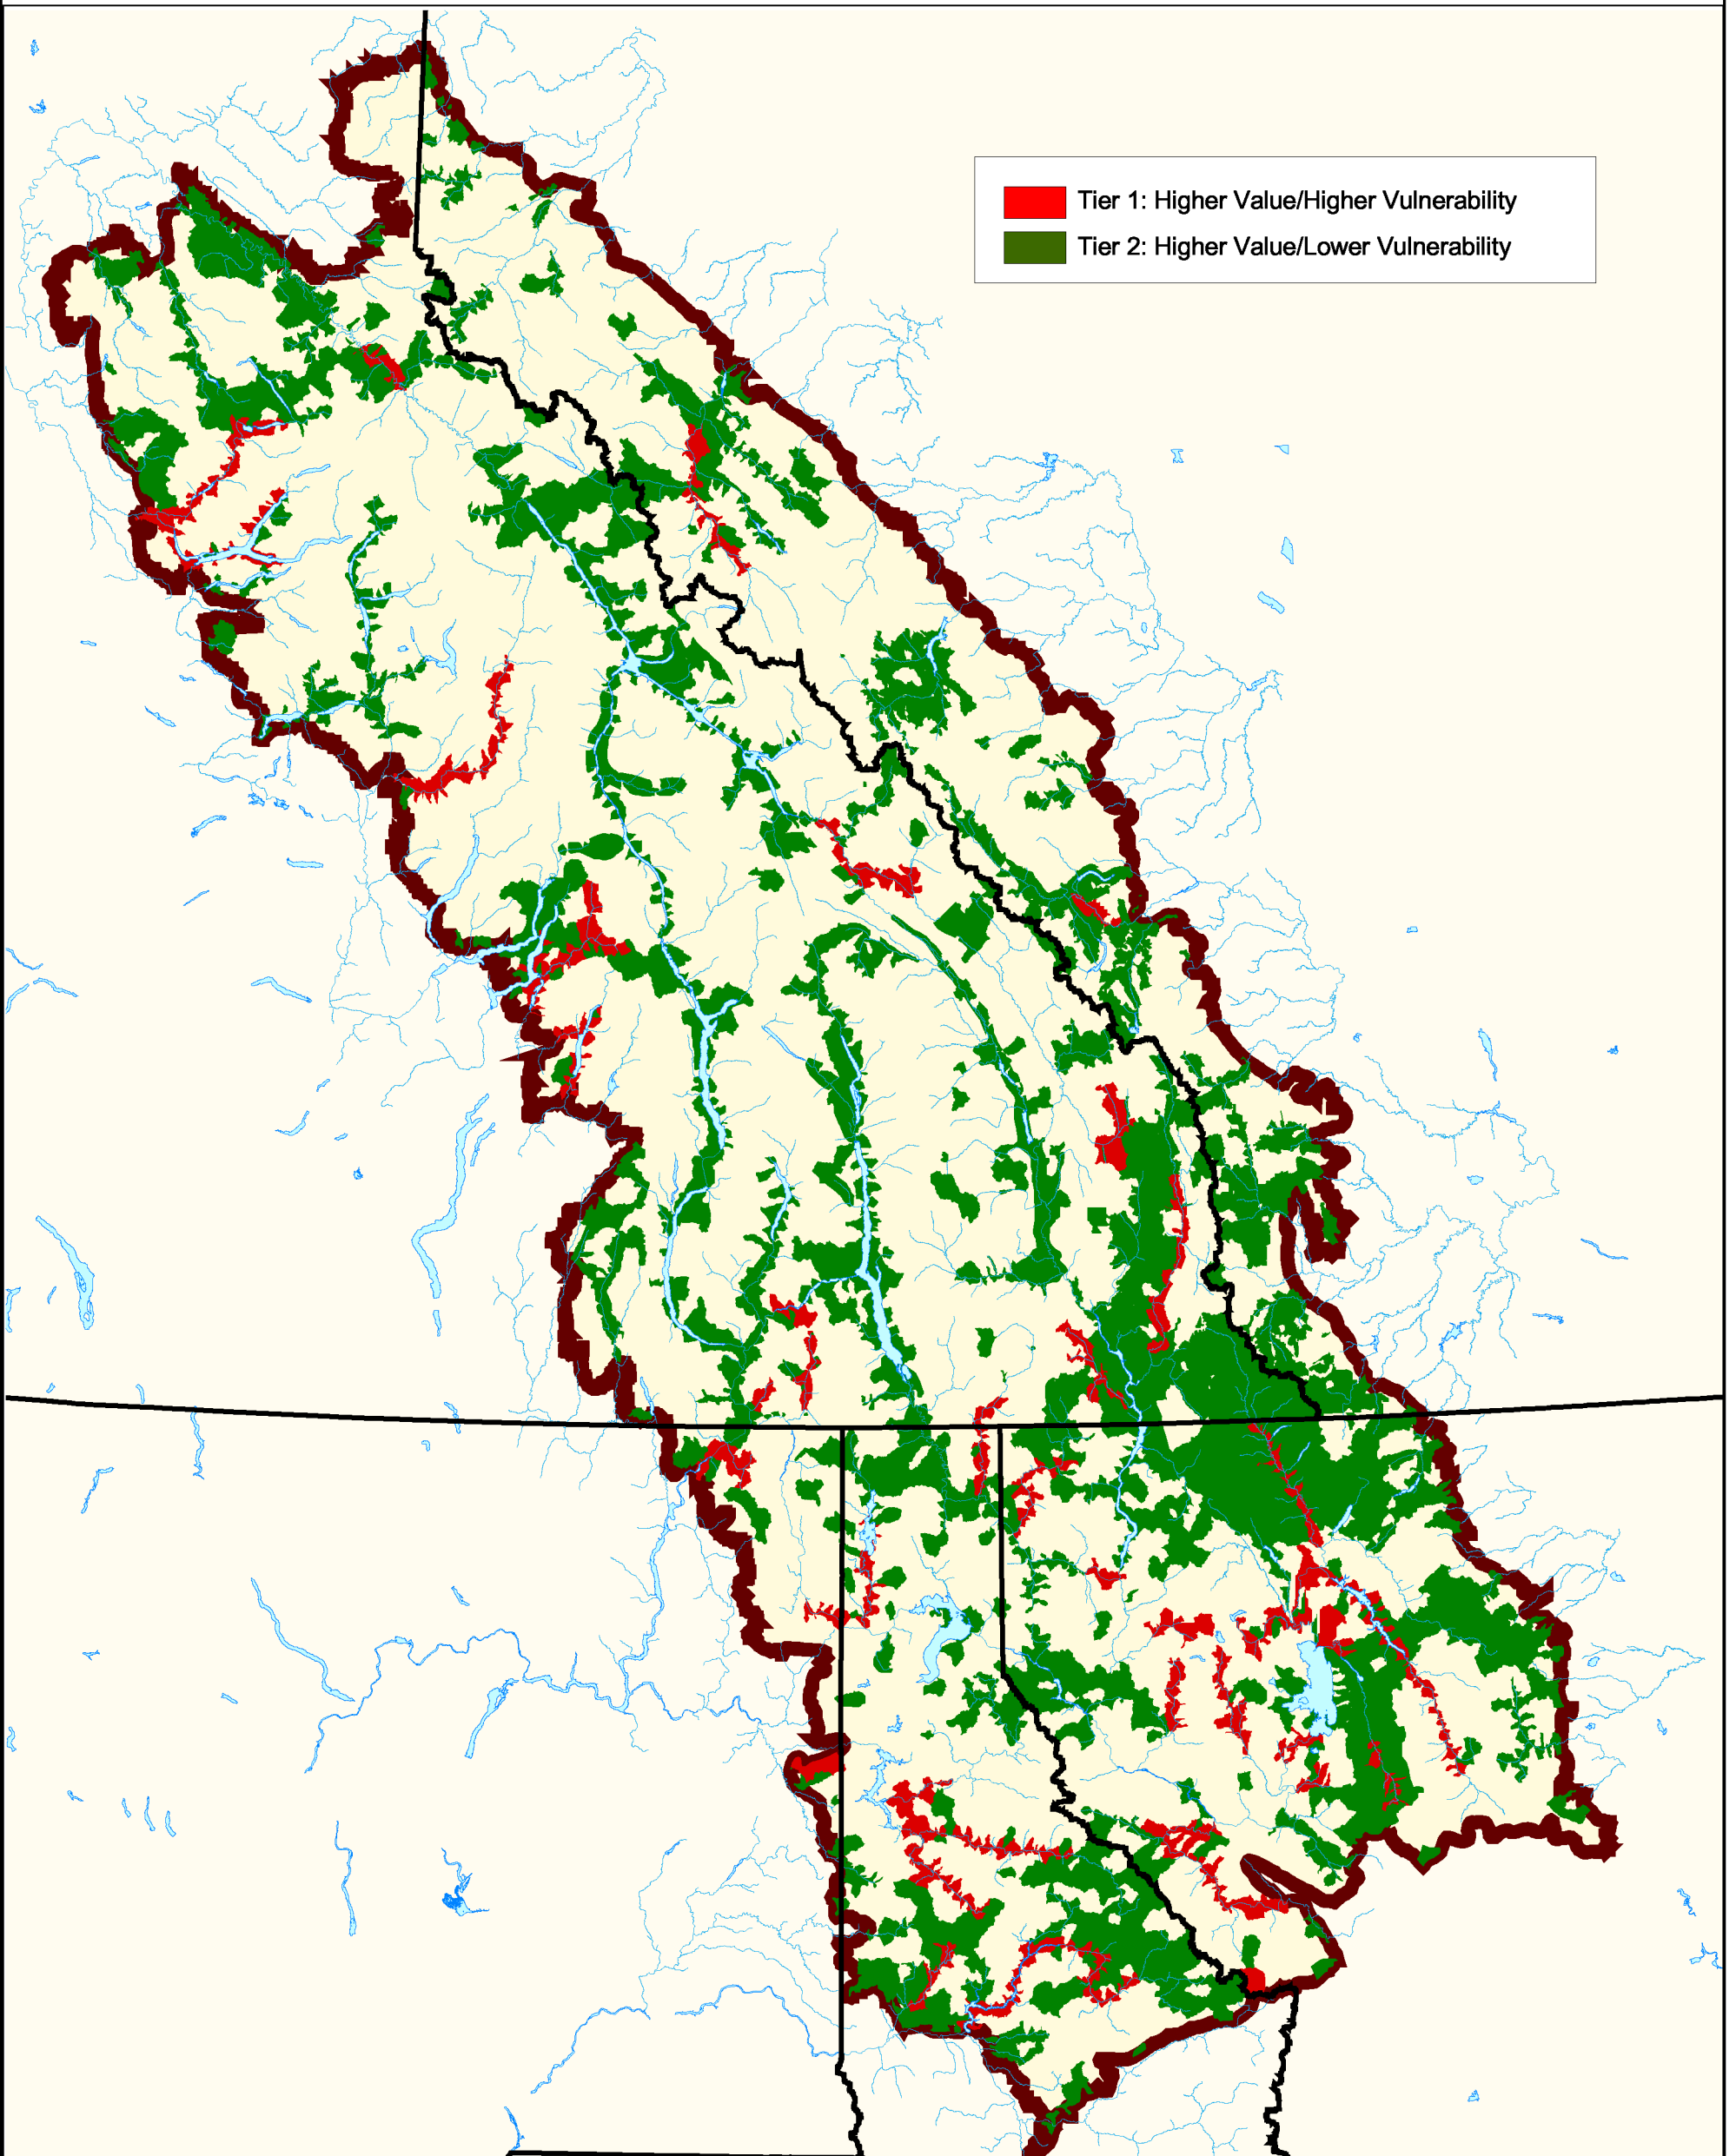

MAP 19.

CANADIAN ROCKY MOUNTAINS ECOREGIONAL PORTFOLIO: TIER 1 AND 2 WATERSHEDS

 Tier 1: Higher Value/Higher Vulnerability
 Tier 2: Higher Value/Lower Vulnerability

Legend

-  State and Provincial Boundary
-  Ecoregion Boundary
-  Lakes
-  Rivers

SCALE 1:3,000,000