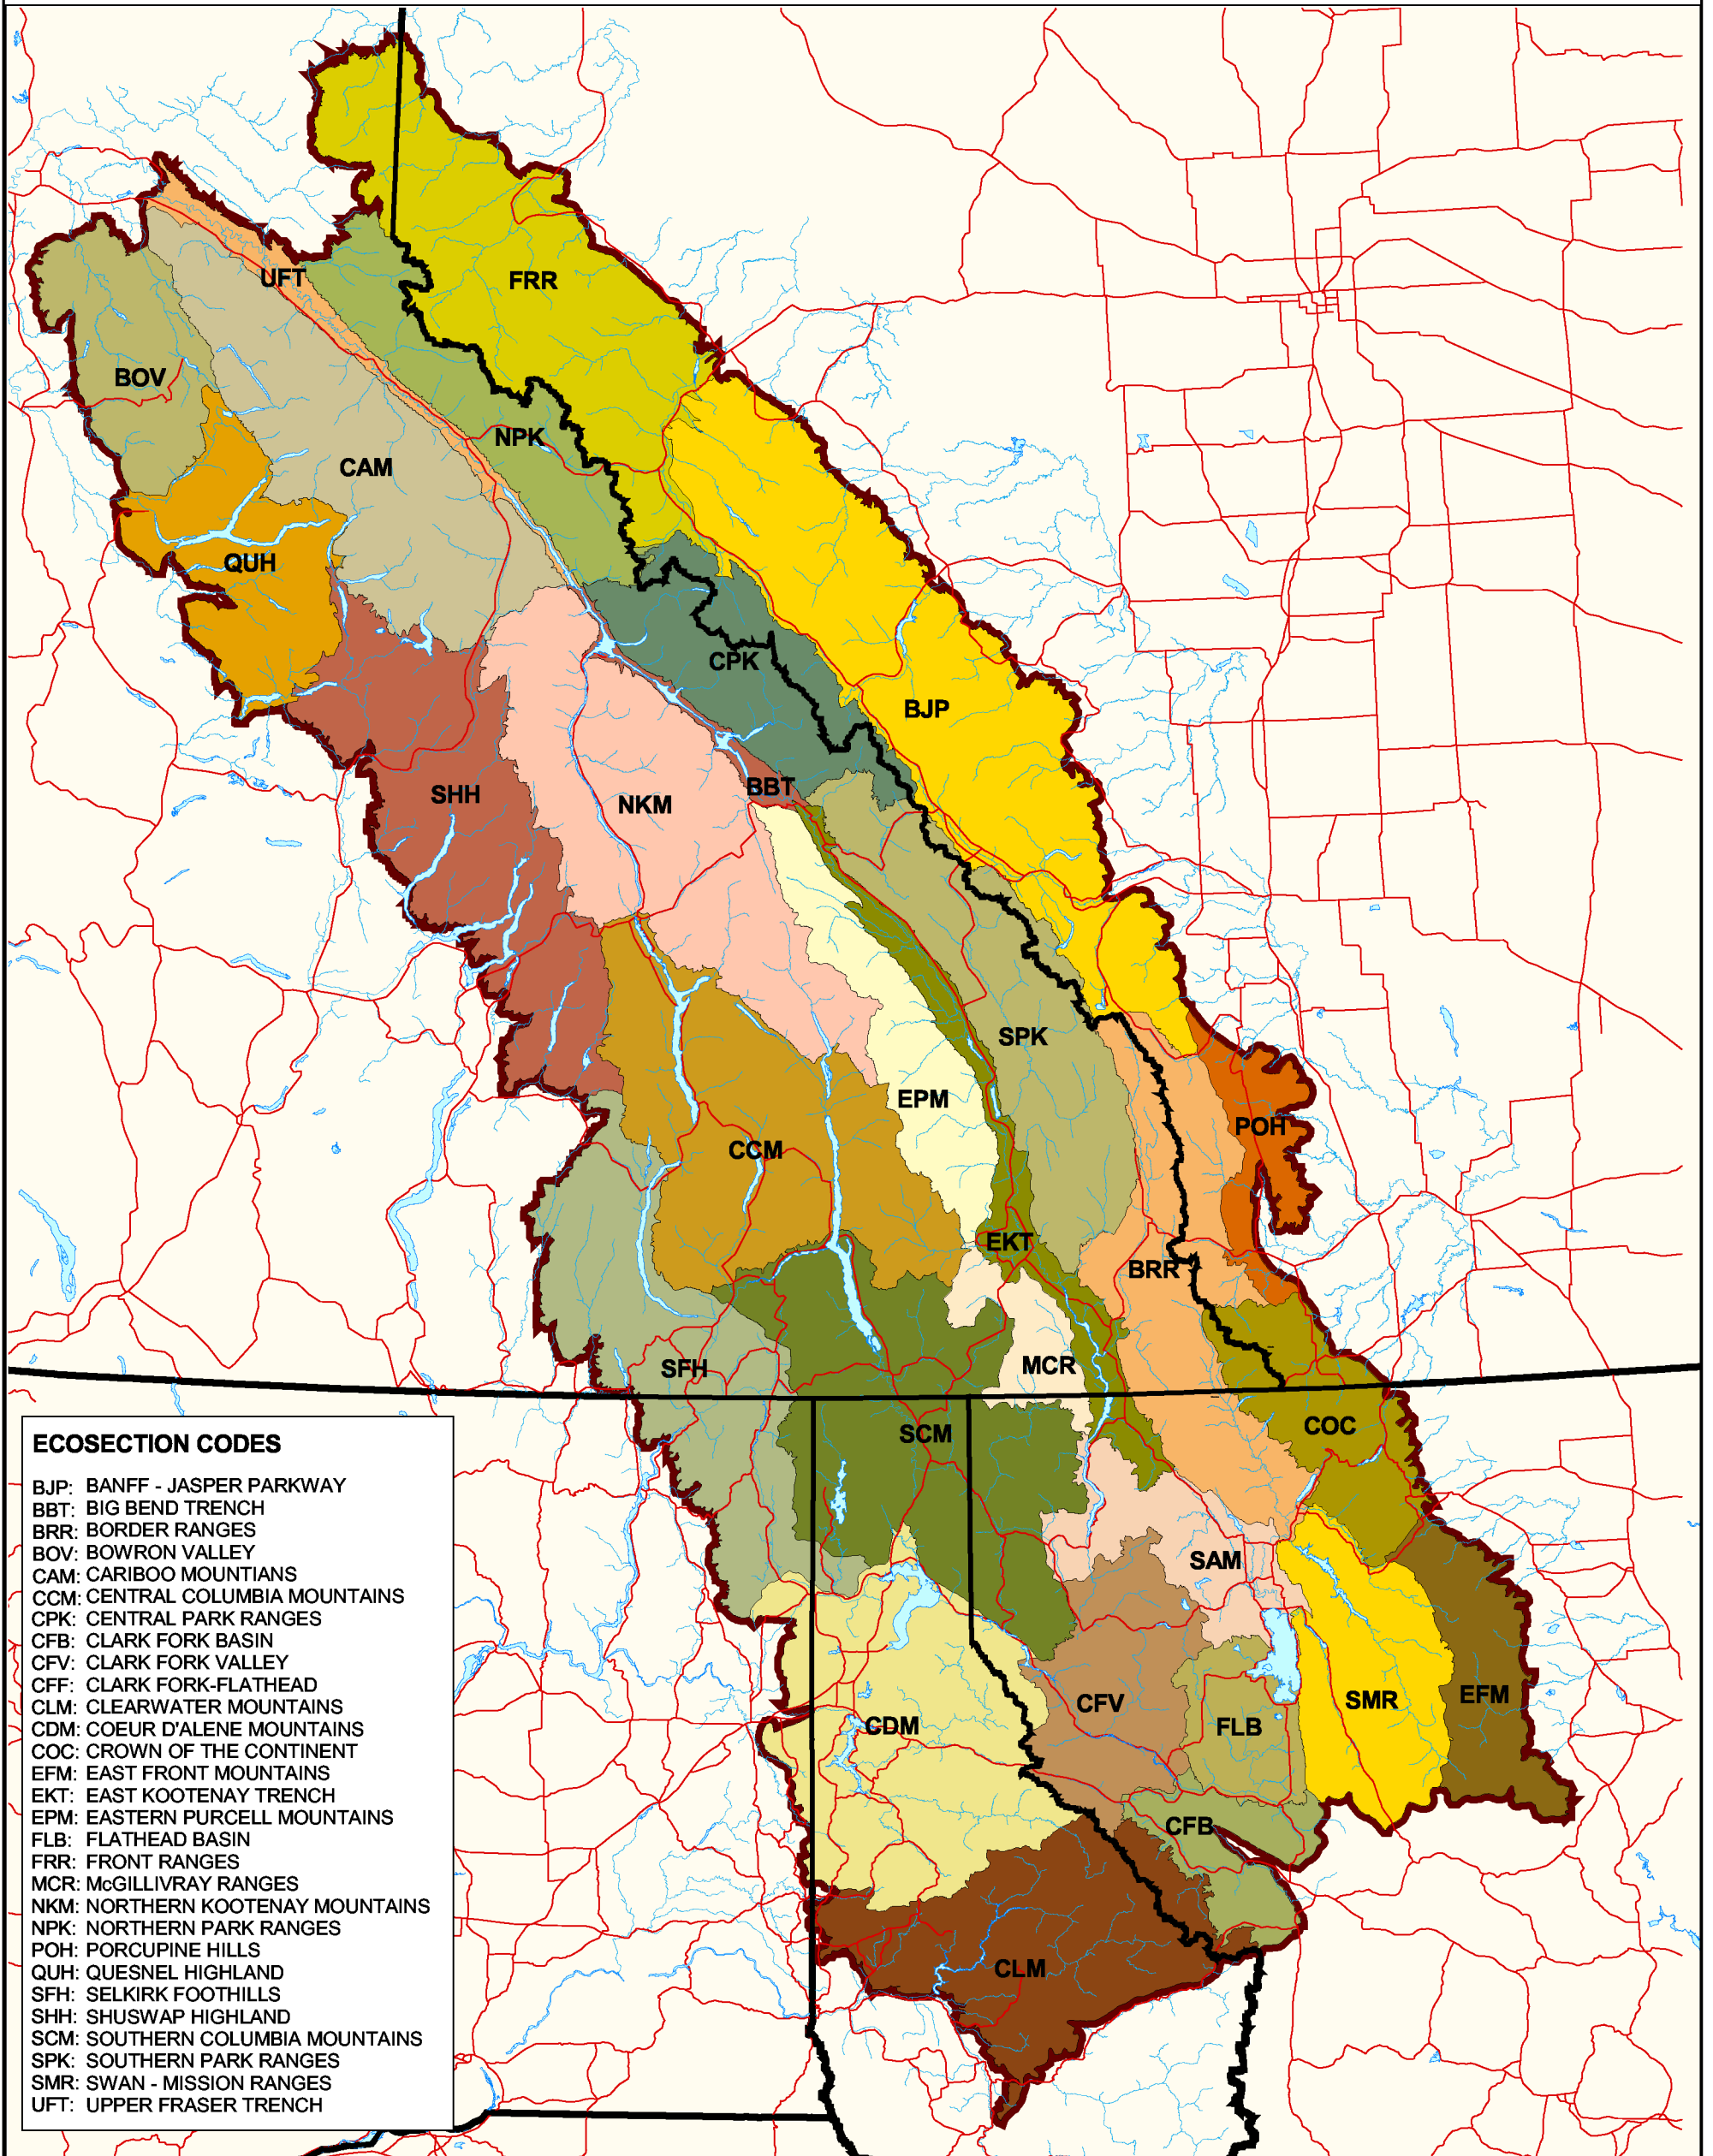

**MAP 4. CANADIAN ROCKY MOUNTAINS ECOREGION:
ECOSECTIONS**

Legend

- Ecoregion Boundary
- State and Provincial Boundary
- Lakes
- Rivers
- Highways

50 0 50 100 Miles

50 0 50 100 150 Kilometers

SCALE 1:3,000,000