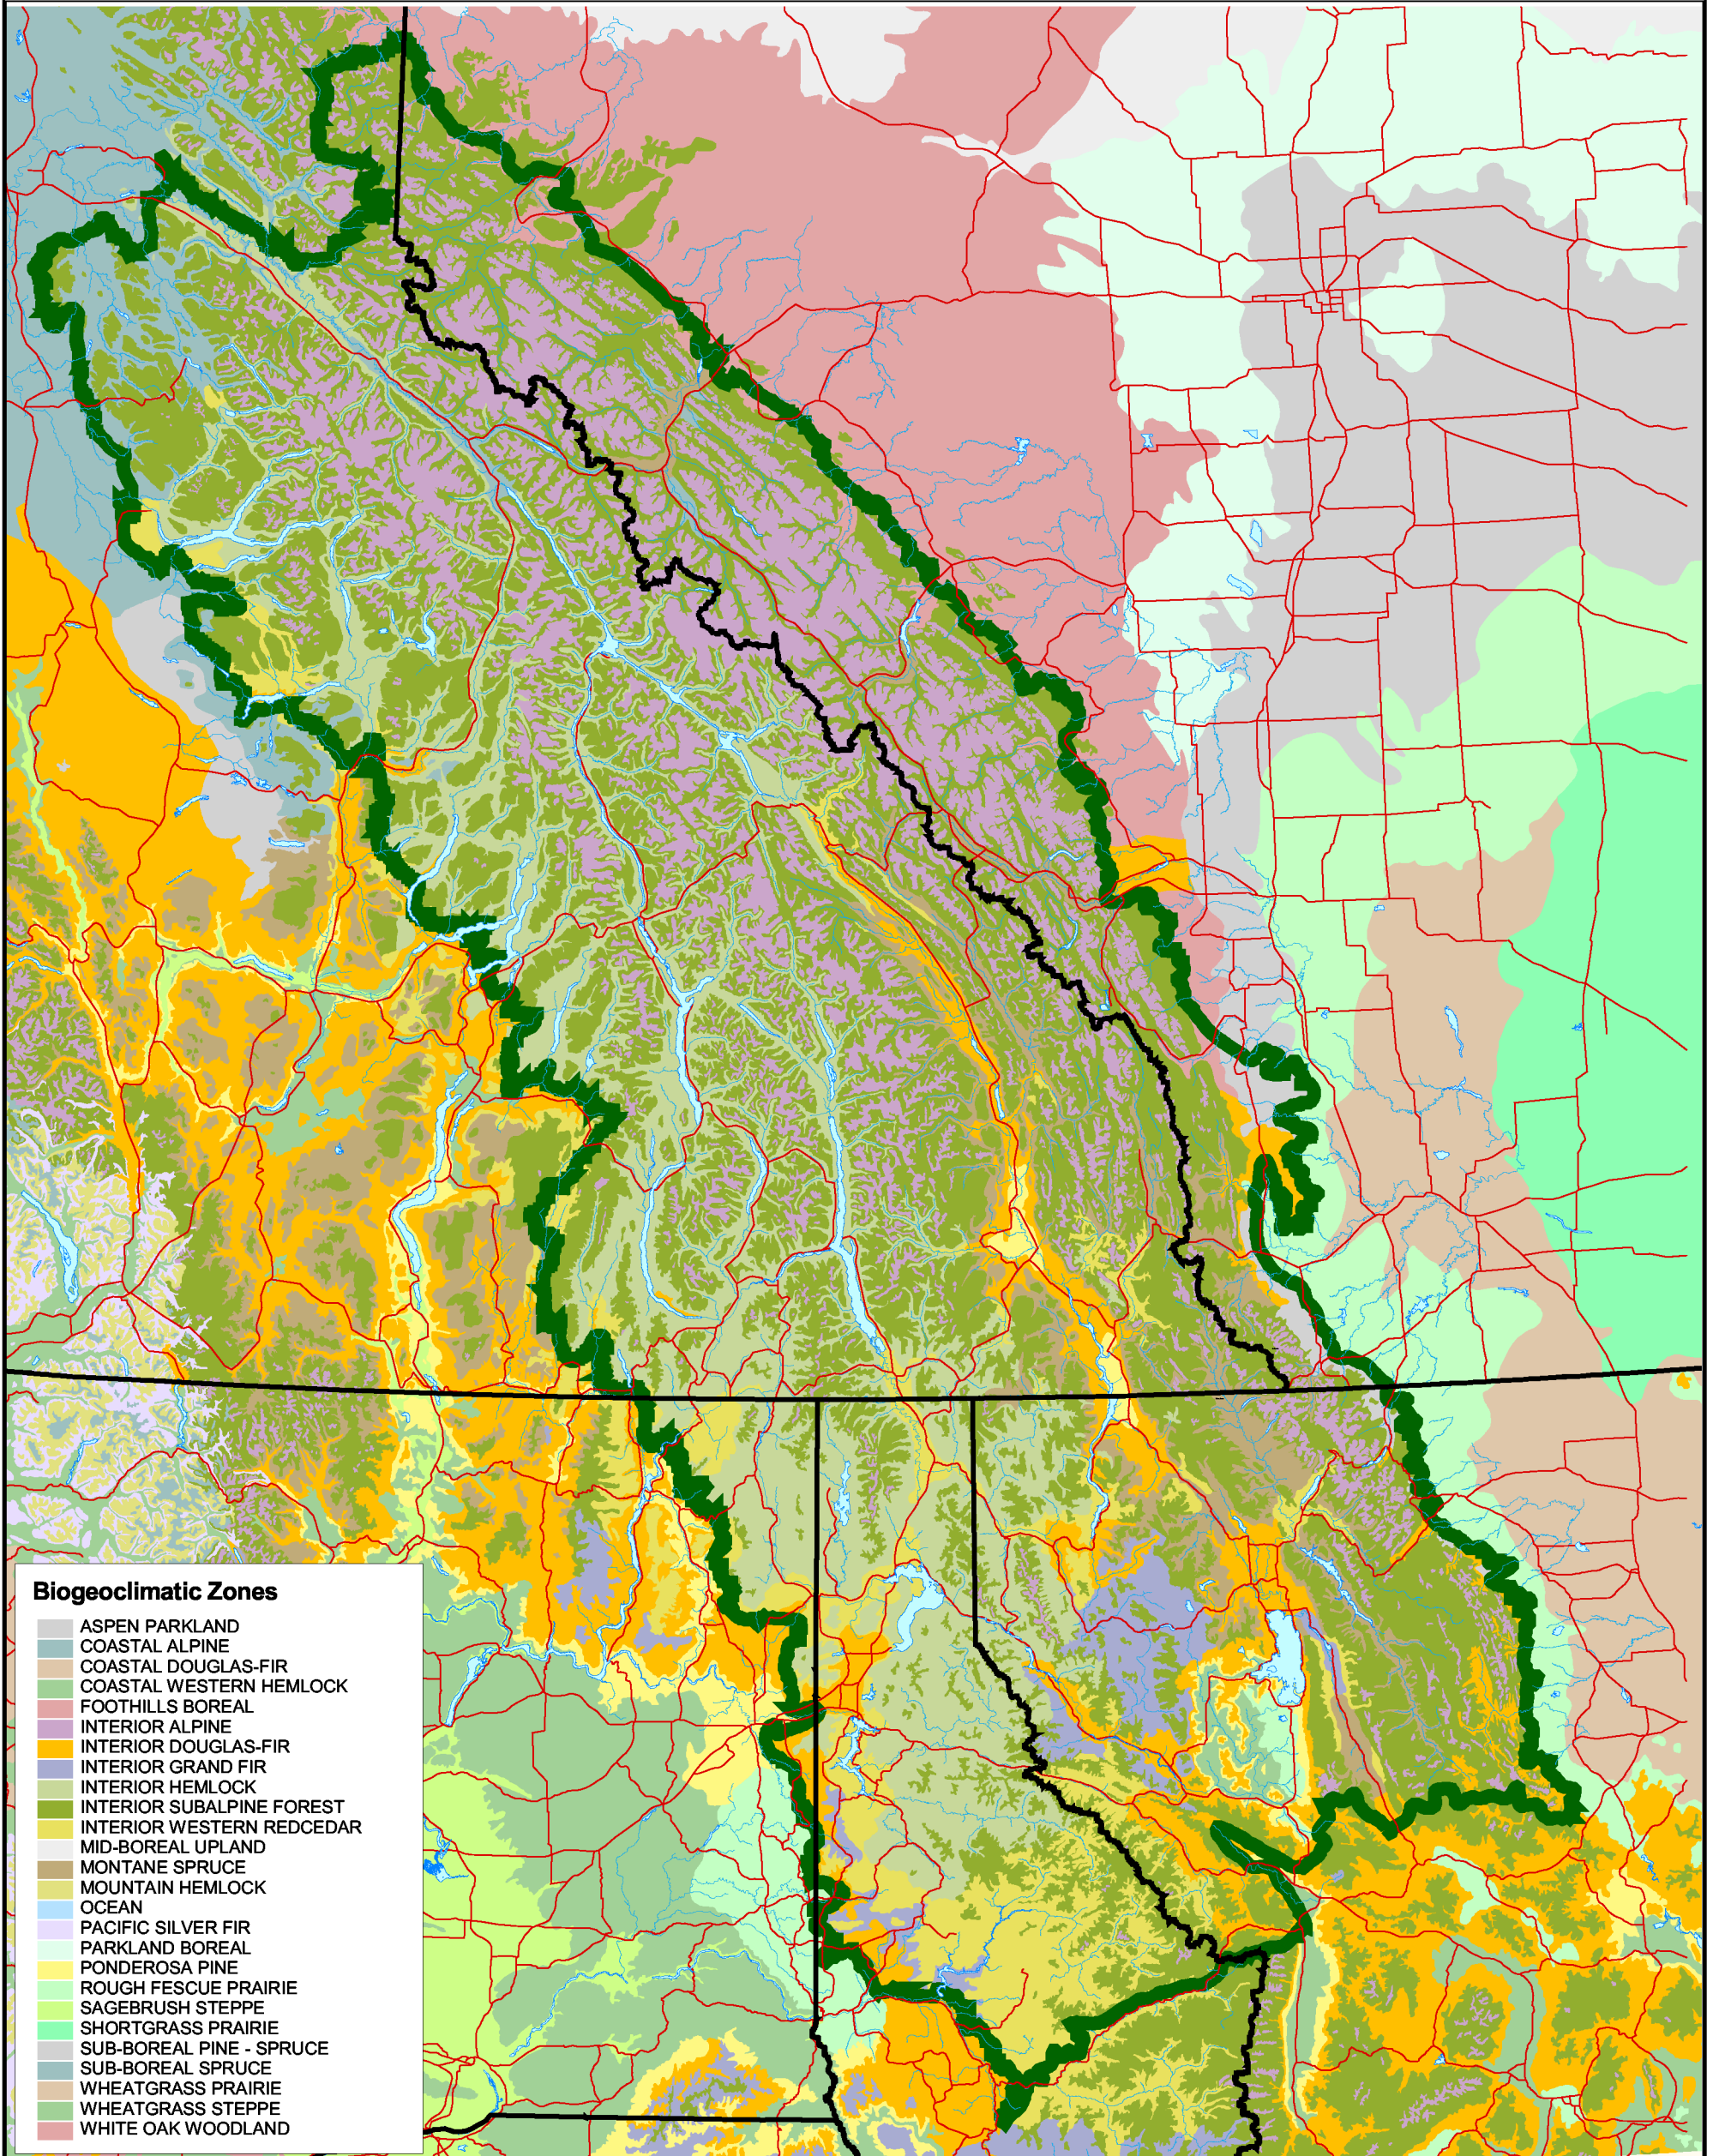

MAP 6.

CANADIAN ROCKY MOUNTAINS ECOREGION: BIOGEOCLIMATIC ZONES

Legend

- Ecoregion Boundary
- State and Provincial Boundary
- Lakes
- Rivers
- Highways

50 0 50 100 Miles

50 0 50 100 150 Kilometers

SCALE 1:3,000,000