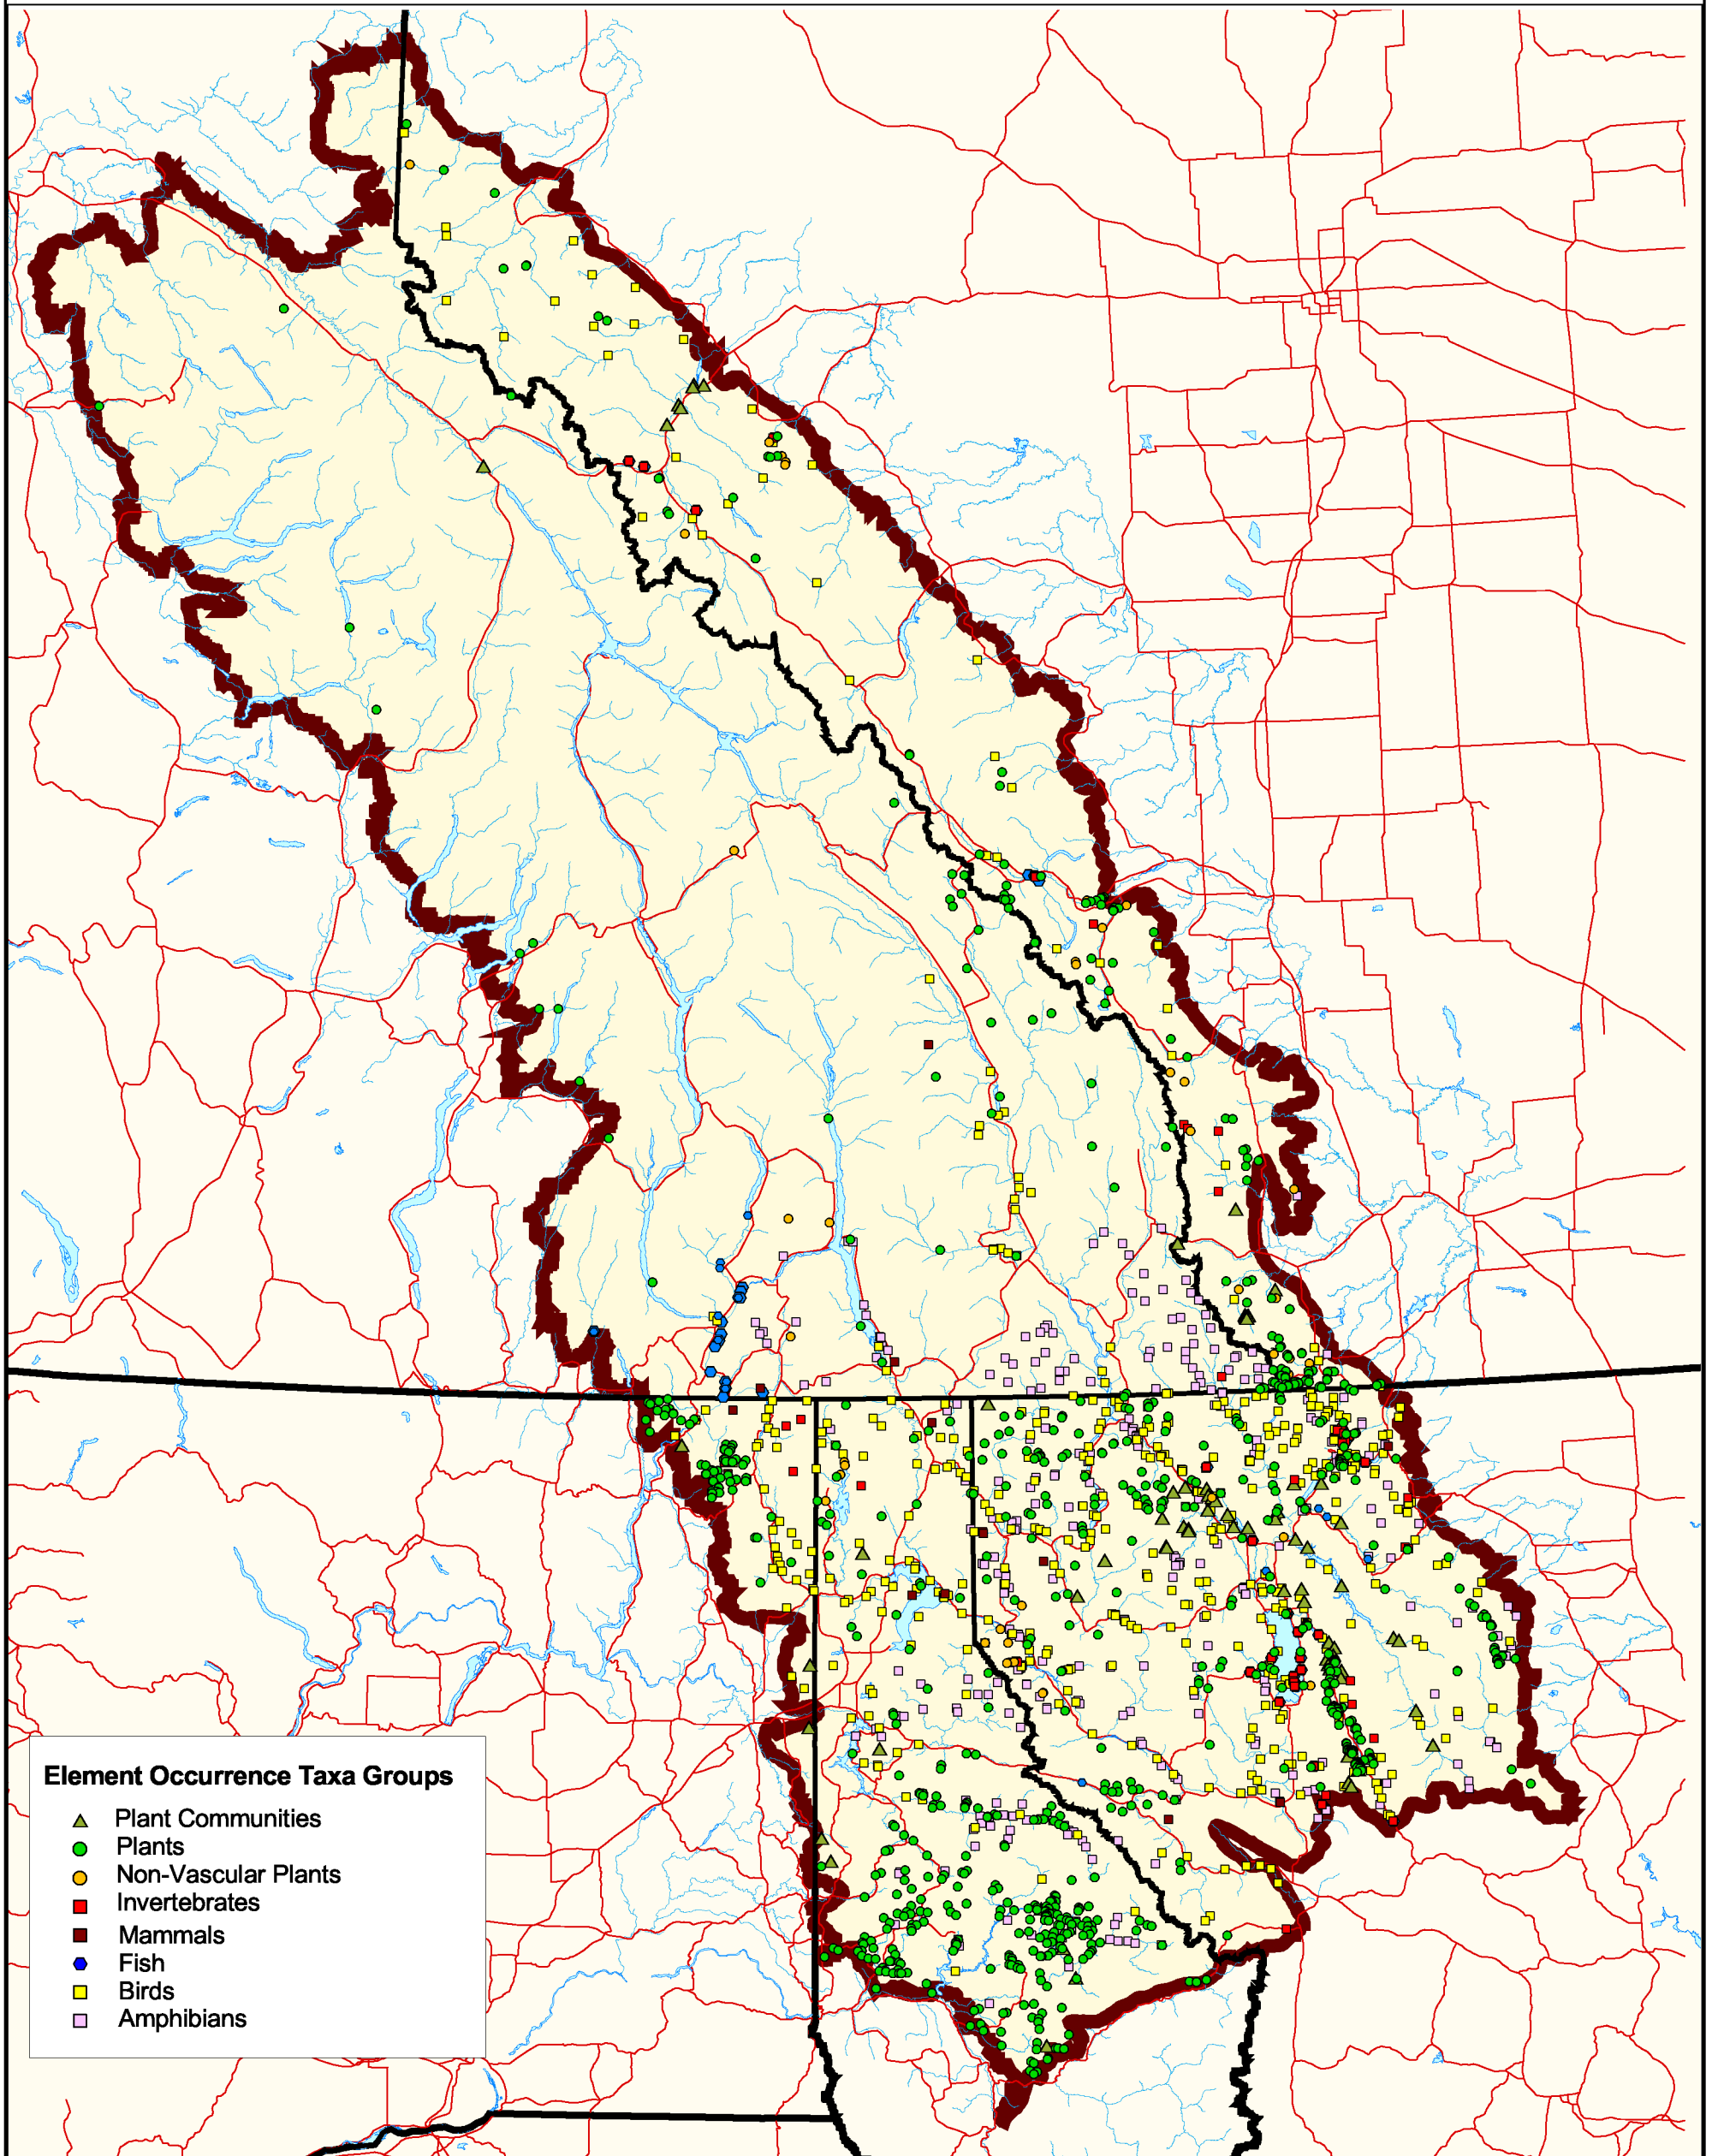

MAP 7.

CANADIAN ROCKY MOUNTAINS ECOREGION: TARGET ELEMENT OCCURRENCE RECORDS

Legend

- ▭ Ecoregion Boundary
- ▭ State and Provincial Boundary
- Lakes
- ▬ Rivers
- ▬ Highways

SCALE 1:3,000,000